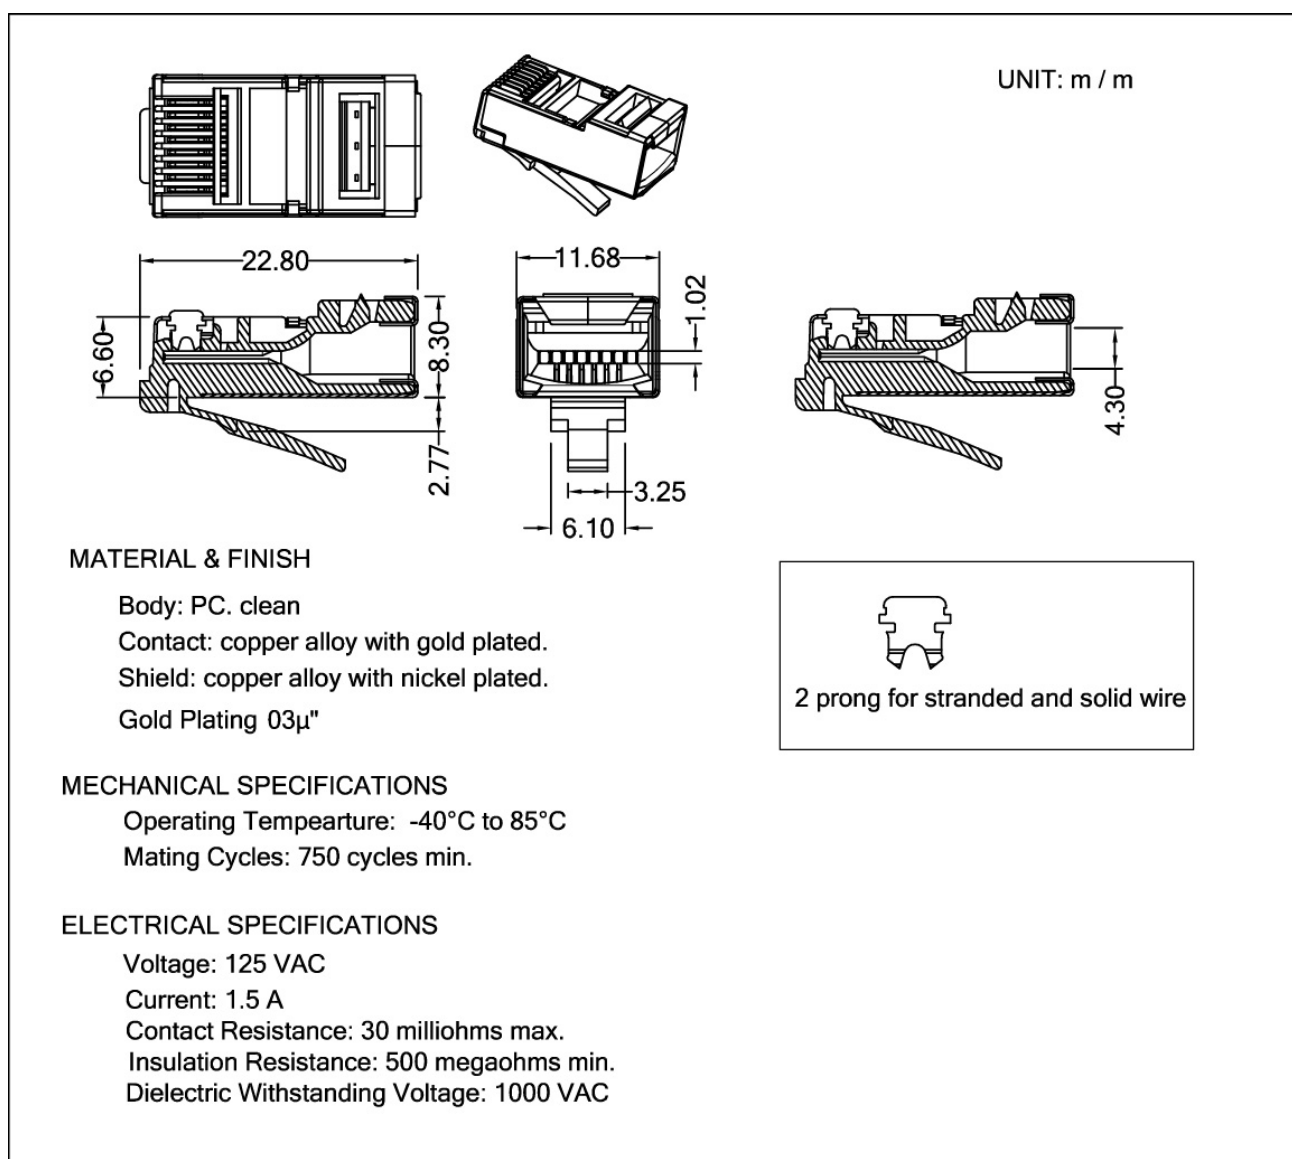

RP-88C503S**Shielded modular plug UTP RJ-45 8P8C
CAT.5e****Ordering information****RP-88C503S** Shielded modular plug UTP RJ-45 8P8C CAT.5e