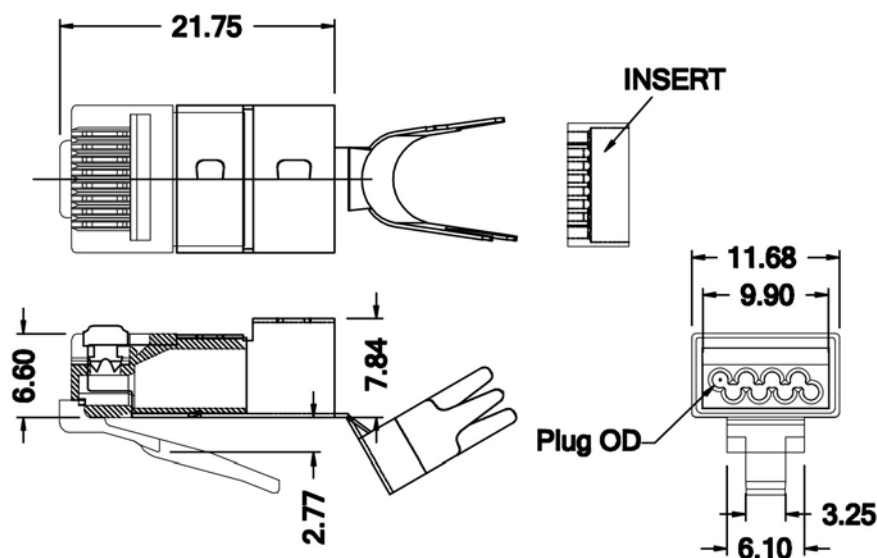

RP-88C714S**Shielded Module Plug RJ45 8P8C
Cat.7****Body & Insert:** PC. UL94V-2 clean**Contact:** copper alloy, underplated 100uinNickel, and selective 50 μ " gold in contact region, and gold flash on remainder of terminal**Ordering information****RP-88C714**

Module Plug RJ45 8P8C Cat.7