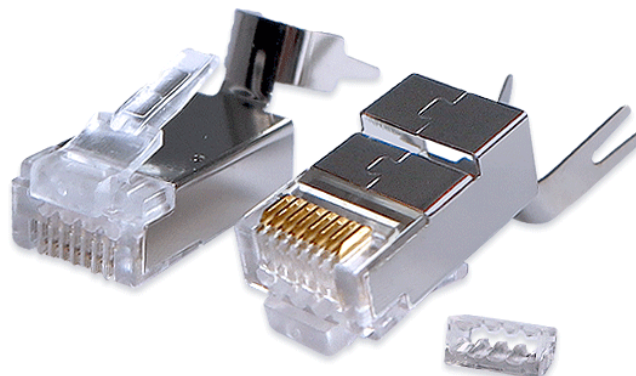

RP-88C714S**Shielded Module Plug RJ45 8P8C
Cat.7****Body & Insert:** PC. UL94V-2 clean**Contact:** copper alloy, underplated 100uinNickel, and selective 50 μ " gold in contact region, and gold flash on remainder of terminal**Ordering information****RP-88C714**

Module Plug RJ45 8P8C Cat.7