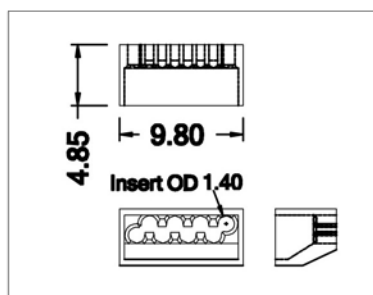

RP-88C714S**Shielded Module Plug RJ45 8P8C
Cat.7****Body & Insert:** PC. UL94V-2 clean**Contact:** copper alloy, underplated 100uinNickel, and selective 50 μ " gold in contact region, and gold flash on remainder of terminal**Ordering information****RP-88C714**