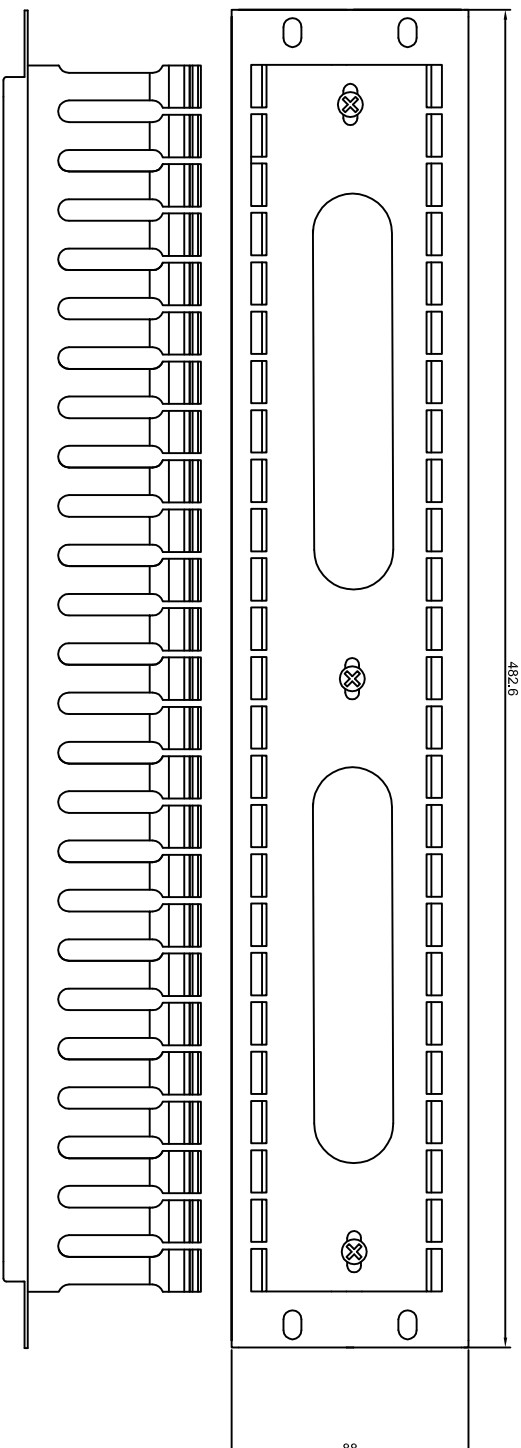

19" Cable Management

Specifications:

1. 88.00 x 482.6 mm
2. Panel color Black
3. Spcc metal Panel, Plastic dust.

UNIT		DEGN		ITEM NO:	
m/m		Terry		RP-CMP2U	
SCALE		CHK			
1:1		Terry			
		APPR			
		Vincent			
REPOTEC CO., LTD.					