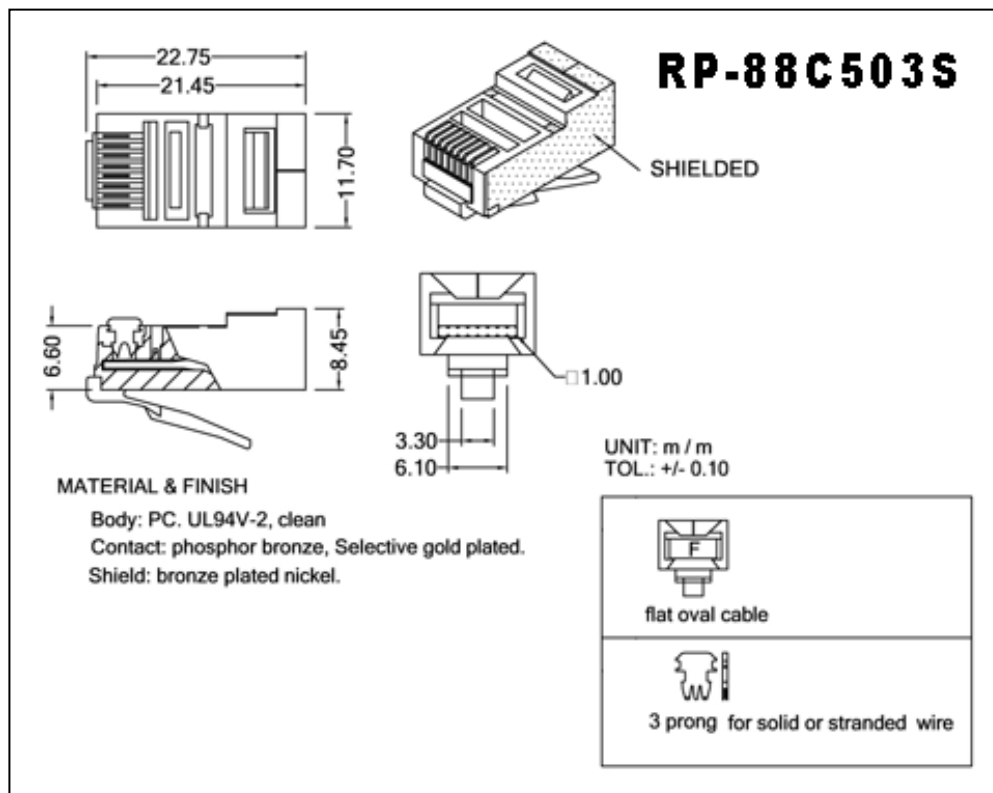

>> RP-88C503S

Shielded modular plug RJ-45 8P8C CAT.5e

Ordering Information

RP-88C503S Shielded modular plug RJ-45 8P8C CAT.5e