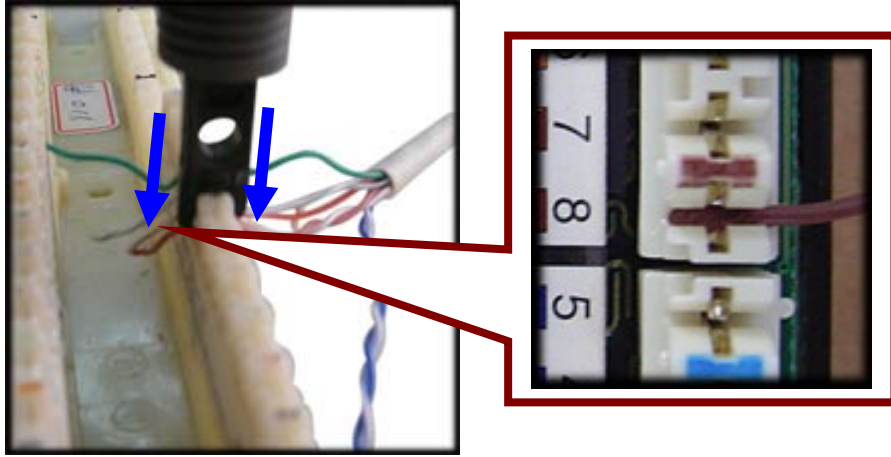

Punch Down Tool

Punch down and cut wire
(RP-PD224C)